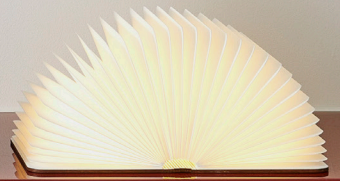

ensemble.store